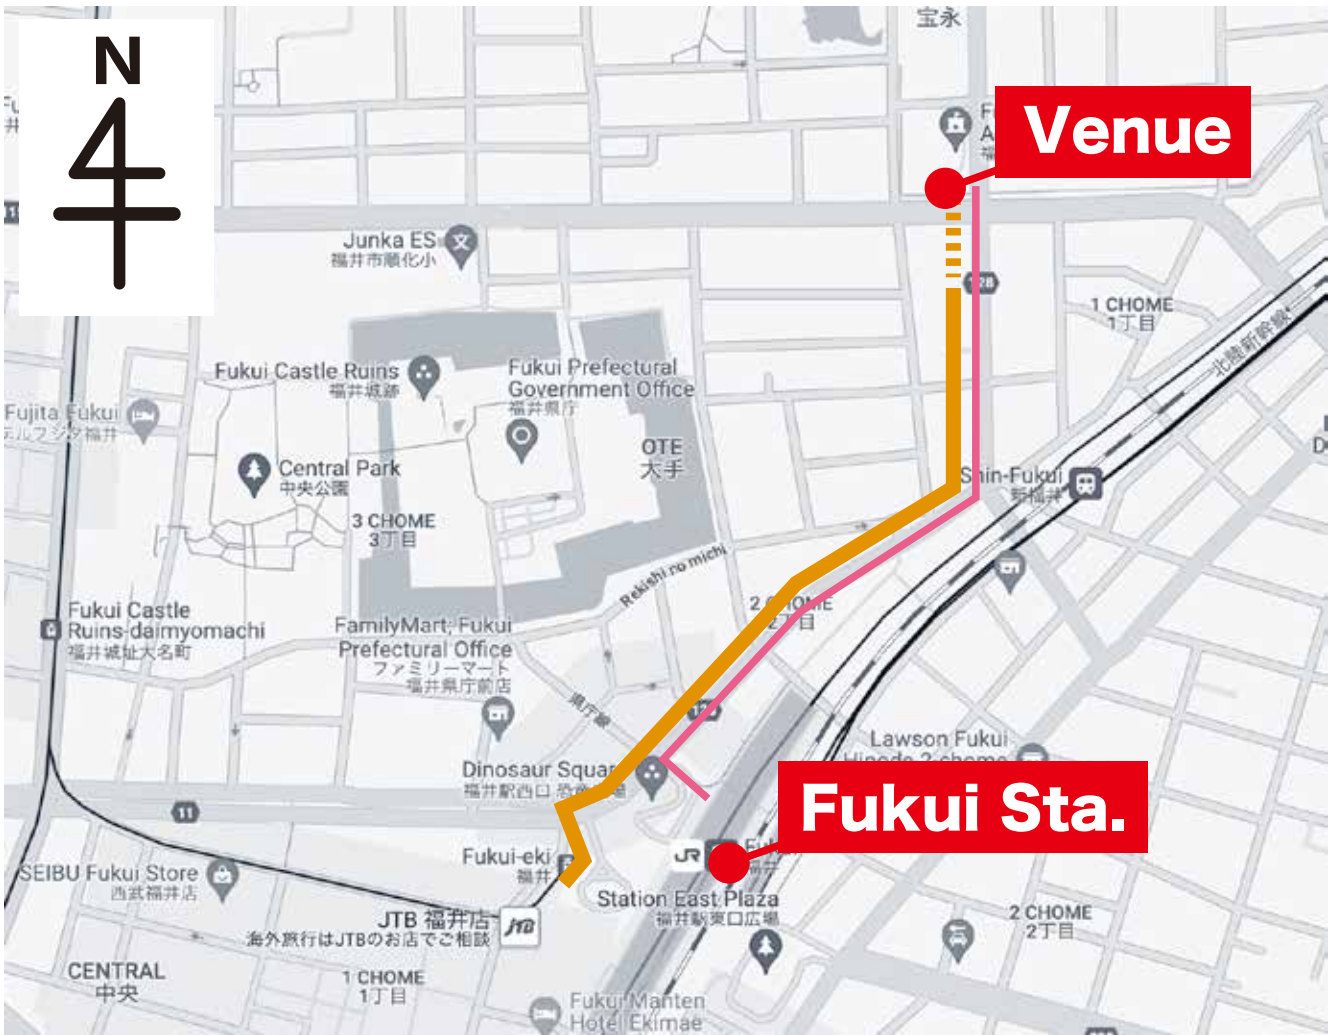

Access to Fukui

For Fukui Sta.

By Plane

By Train

By Bus

For the Venue

By Walk

Fukui Sta.

10min

Fukui Prefecture International Exchange Hall

By Bus

Fukui Sta.

Keifuku Bus 2min

Jomachi

By Walk 3min

Fukui Prefecture International Exchange Hall