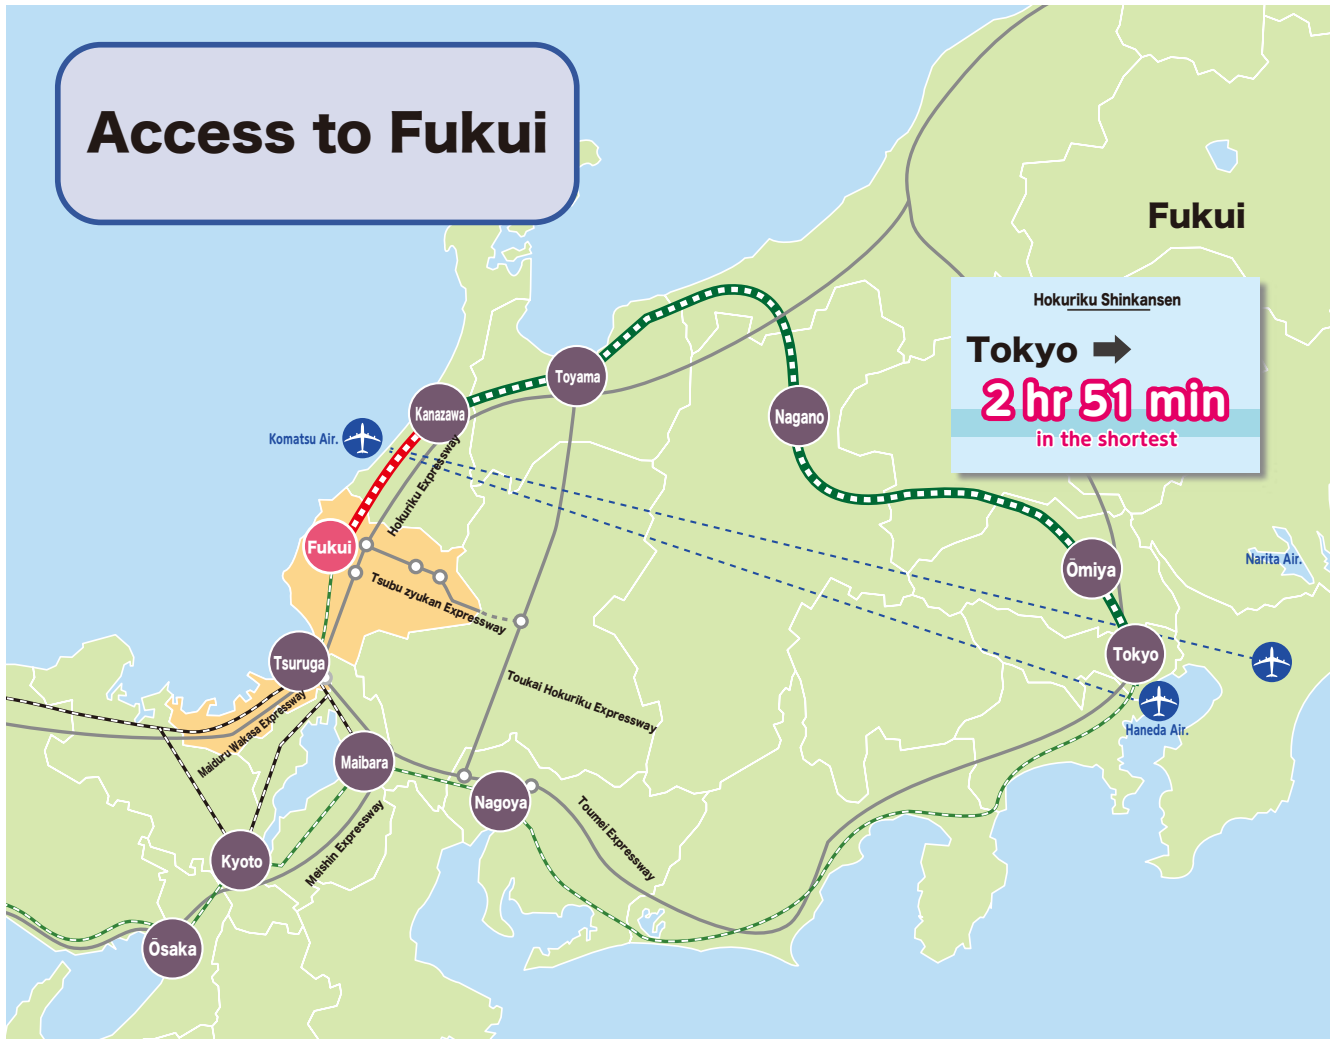

Access to Fukui

For Fukui Sta.

By Plane

By Train

By Bus

For the Venue

By Walk

Fukui Sta.

10min

Fukui Prefecture International Exchange Hall

By Bus

Fukui Sta.

Keifuku Bus 2min

Jomachi

By Walk 3min

Fukui Prefecture International Exchange Hall